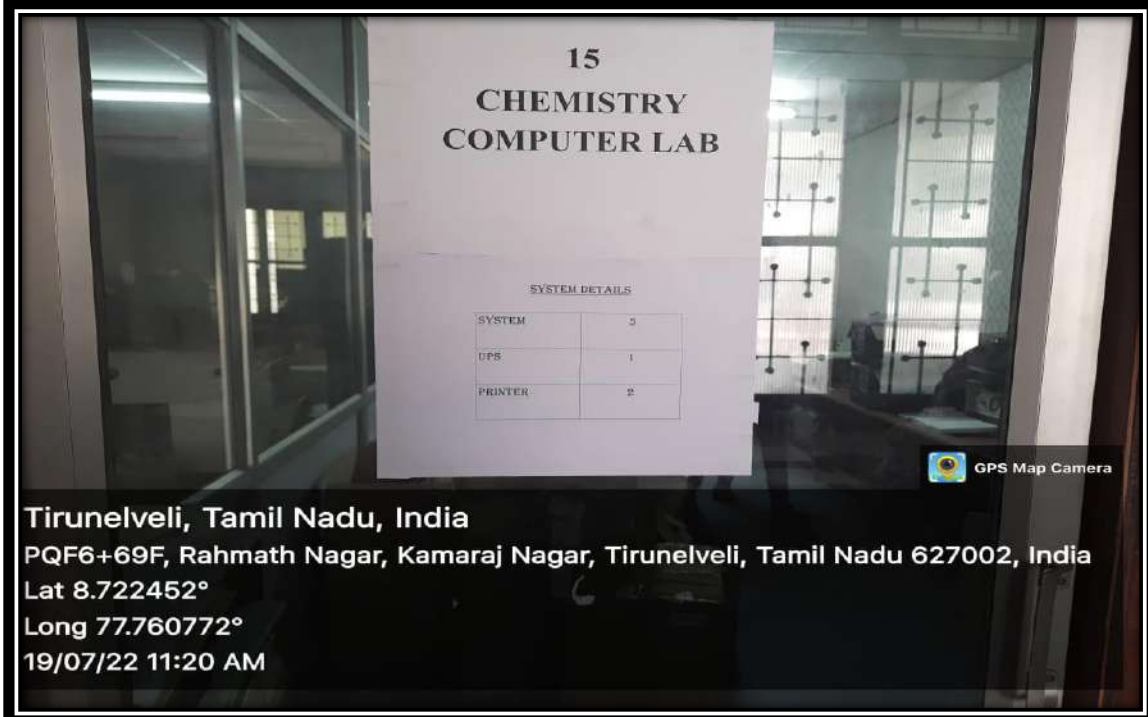

Chemistry Practical Sessions

Tirunelveli, Tamil Nadu, India
PQF6+69F, Rahmath Nagar, Kamaraj Nagar, Tirunelveli,
Tamil Nadu 627002, India
Lat 8.722528°
Long 77.760947°
26/07/22 11:40 AM

GPS Map Camera

Tirunelveli, Tamil Nadu, India
PQF6+69F, Rahmath Nagar, Kamaraj Nagar, Tirunelveli,
Tamil Nadu 627002, India
Lat 8.722548°
Long 77.760955°
26/07/22 11:40 AM