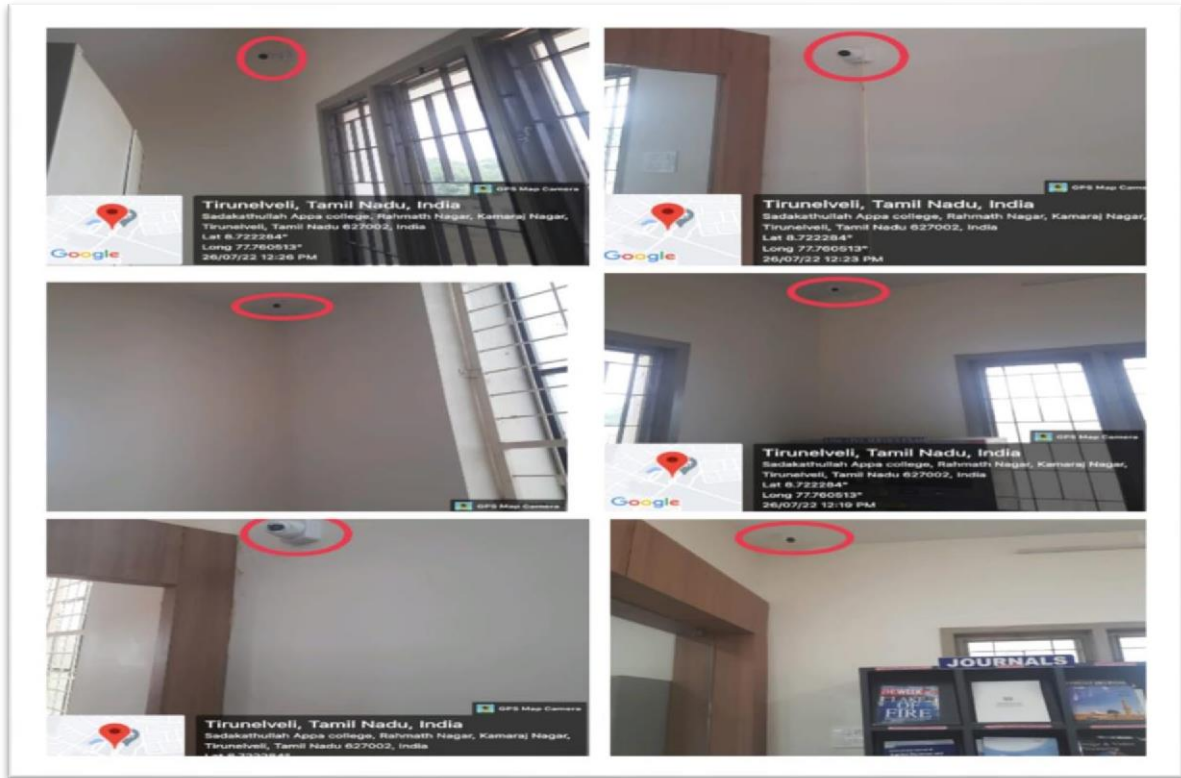

CCTV SURVEILLANCE

To monitor and keep track of activities taking place on the College premises, the College has resorted to CCTV Surveillance System. The system consists of a number of camera nodes, a server node and a visualization node. With the help of the visualization node, the Principal monitors the activities taking place across the campus.

MICROBIOLOGY DEPARTMENT WING

COE OFFICE WING

NUTRITION & DIETETICS DEPARTMENT WING

BBA DEPARTMENT WING

PG CS DEPARTMENT WING

LADIES' HOSTEL- I

LADIES' HOSTEL- II

MAIN GATE

BOYS' HOSTEL

CCTV SURVEILLANCE IN AUDITORIUM AND SEMINAR HALL

PRINCIPAL MONITORING THE LIVE CCTV COVERAGE IN THE VISUALIZATION NODE FROM HIS CHAMBER