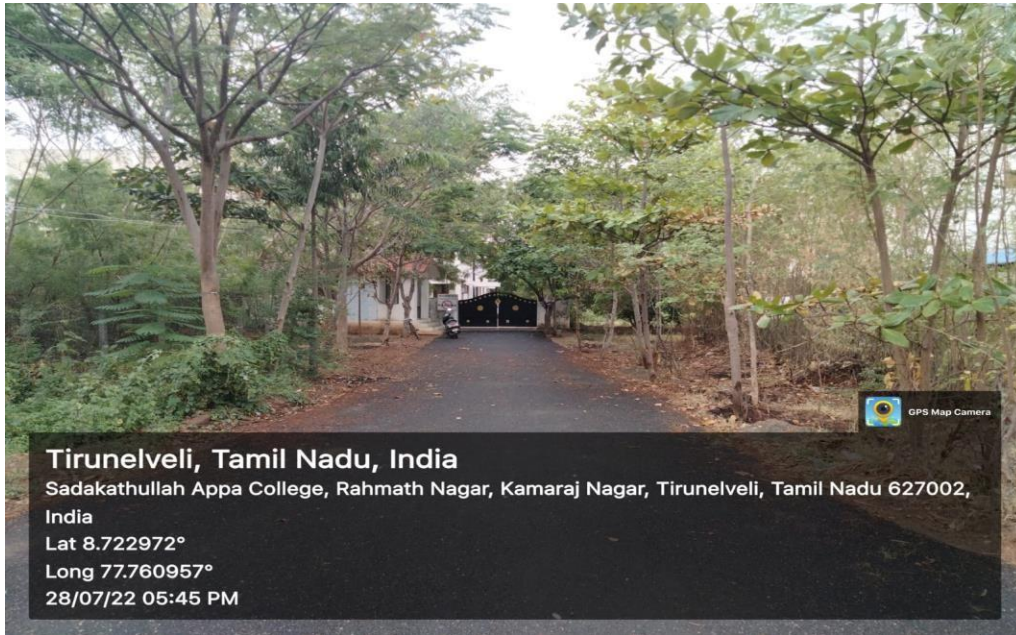

Road leading to Ladies Hostel-II