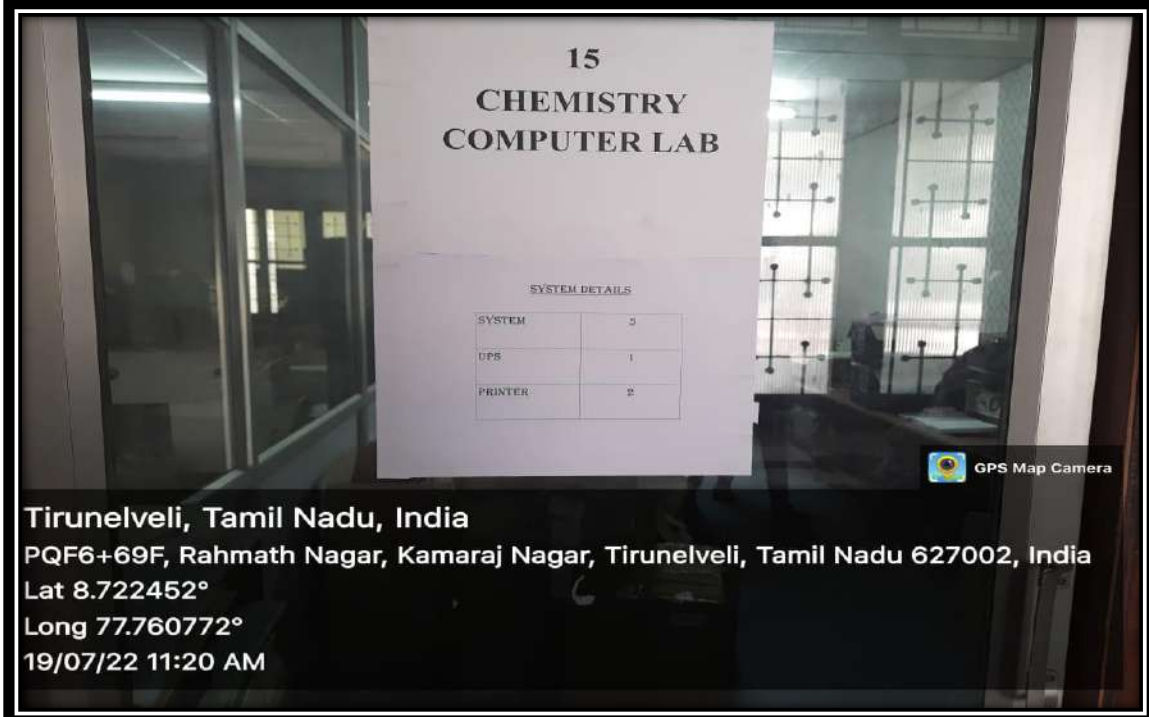

Chemistry Practical Sessions

Tirunelveli, Tamil Nadu, India
PQF6+69F, Rahmath Nagar, Kamaraj Nagar, Tirunelveli,
Tamil Nadu 627002, India
Lat 8.722528°
Long 77.760947°
26/07/22 11:40 AM

GPS Map Camera

Tirunelveli, Tamil Nadu, India
PQF6+69F, Rahmath Nagar, Kamaraj Nagar, Tirunelveli,
Tamil Nadu 627002, India
Lat 8.722548°
Long 77.760955°
26/07/22 11:40 AM