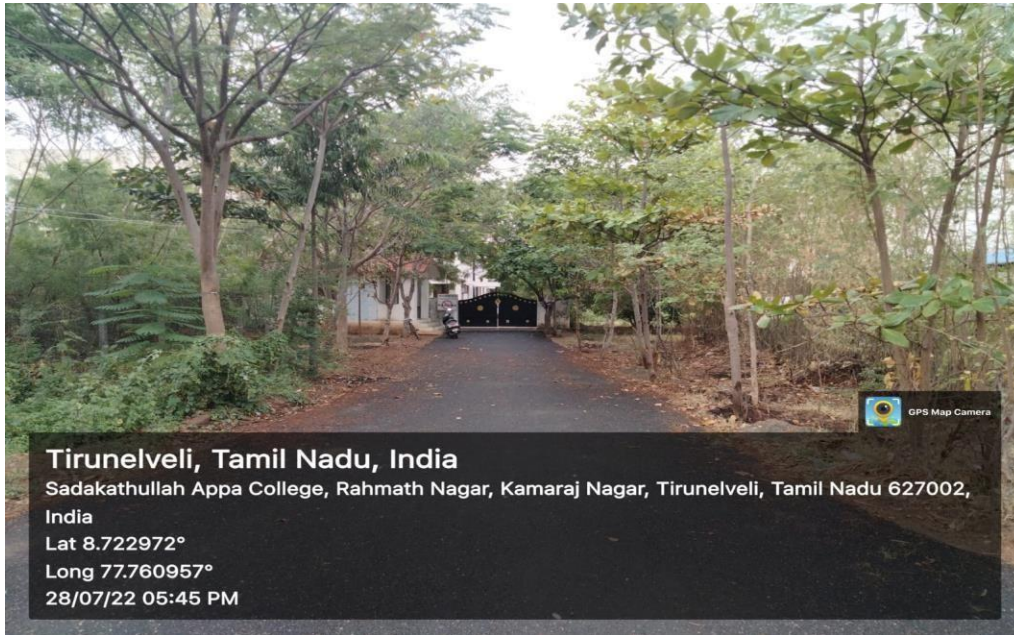

Road leading to Ladies Hostel-II